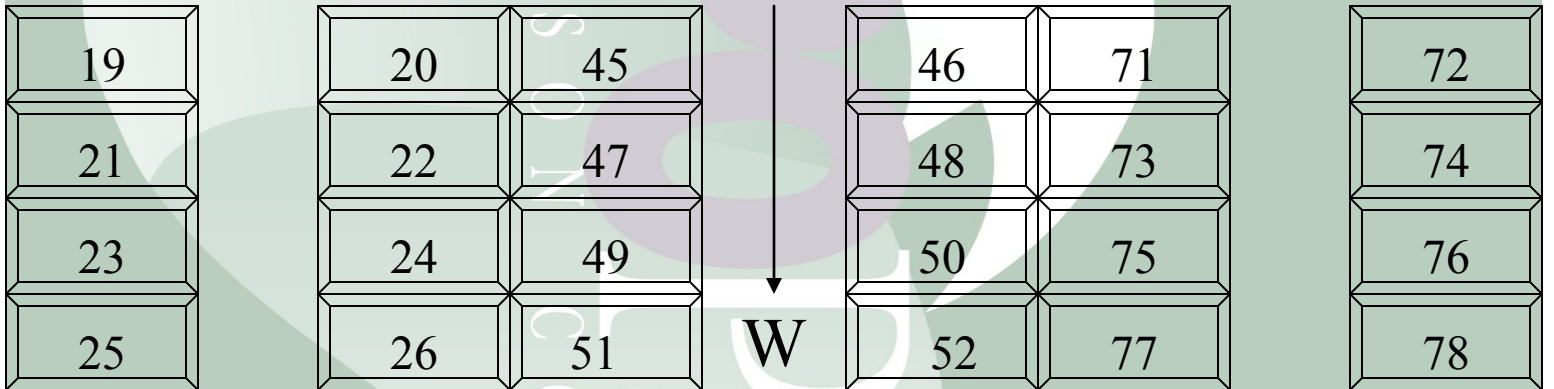

Tie Out Area

Showers/Restrooms

Tie Out Area

N ← Barn B → S

Milk Parlor

Wash Rack

Wash Rack

Dirty Shavings Dump

Men's and Women's Restrooms/Showers located in the eastern edge of Barn A

*194 Total Stalls
85 20 amp pull-down electrical outlets*