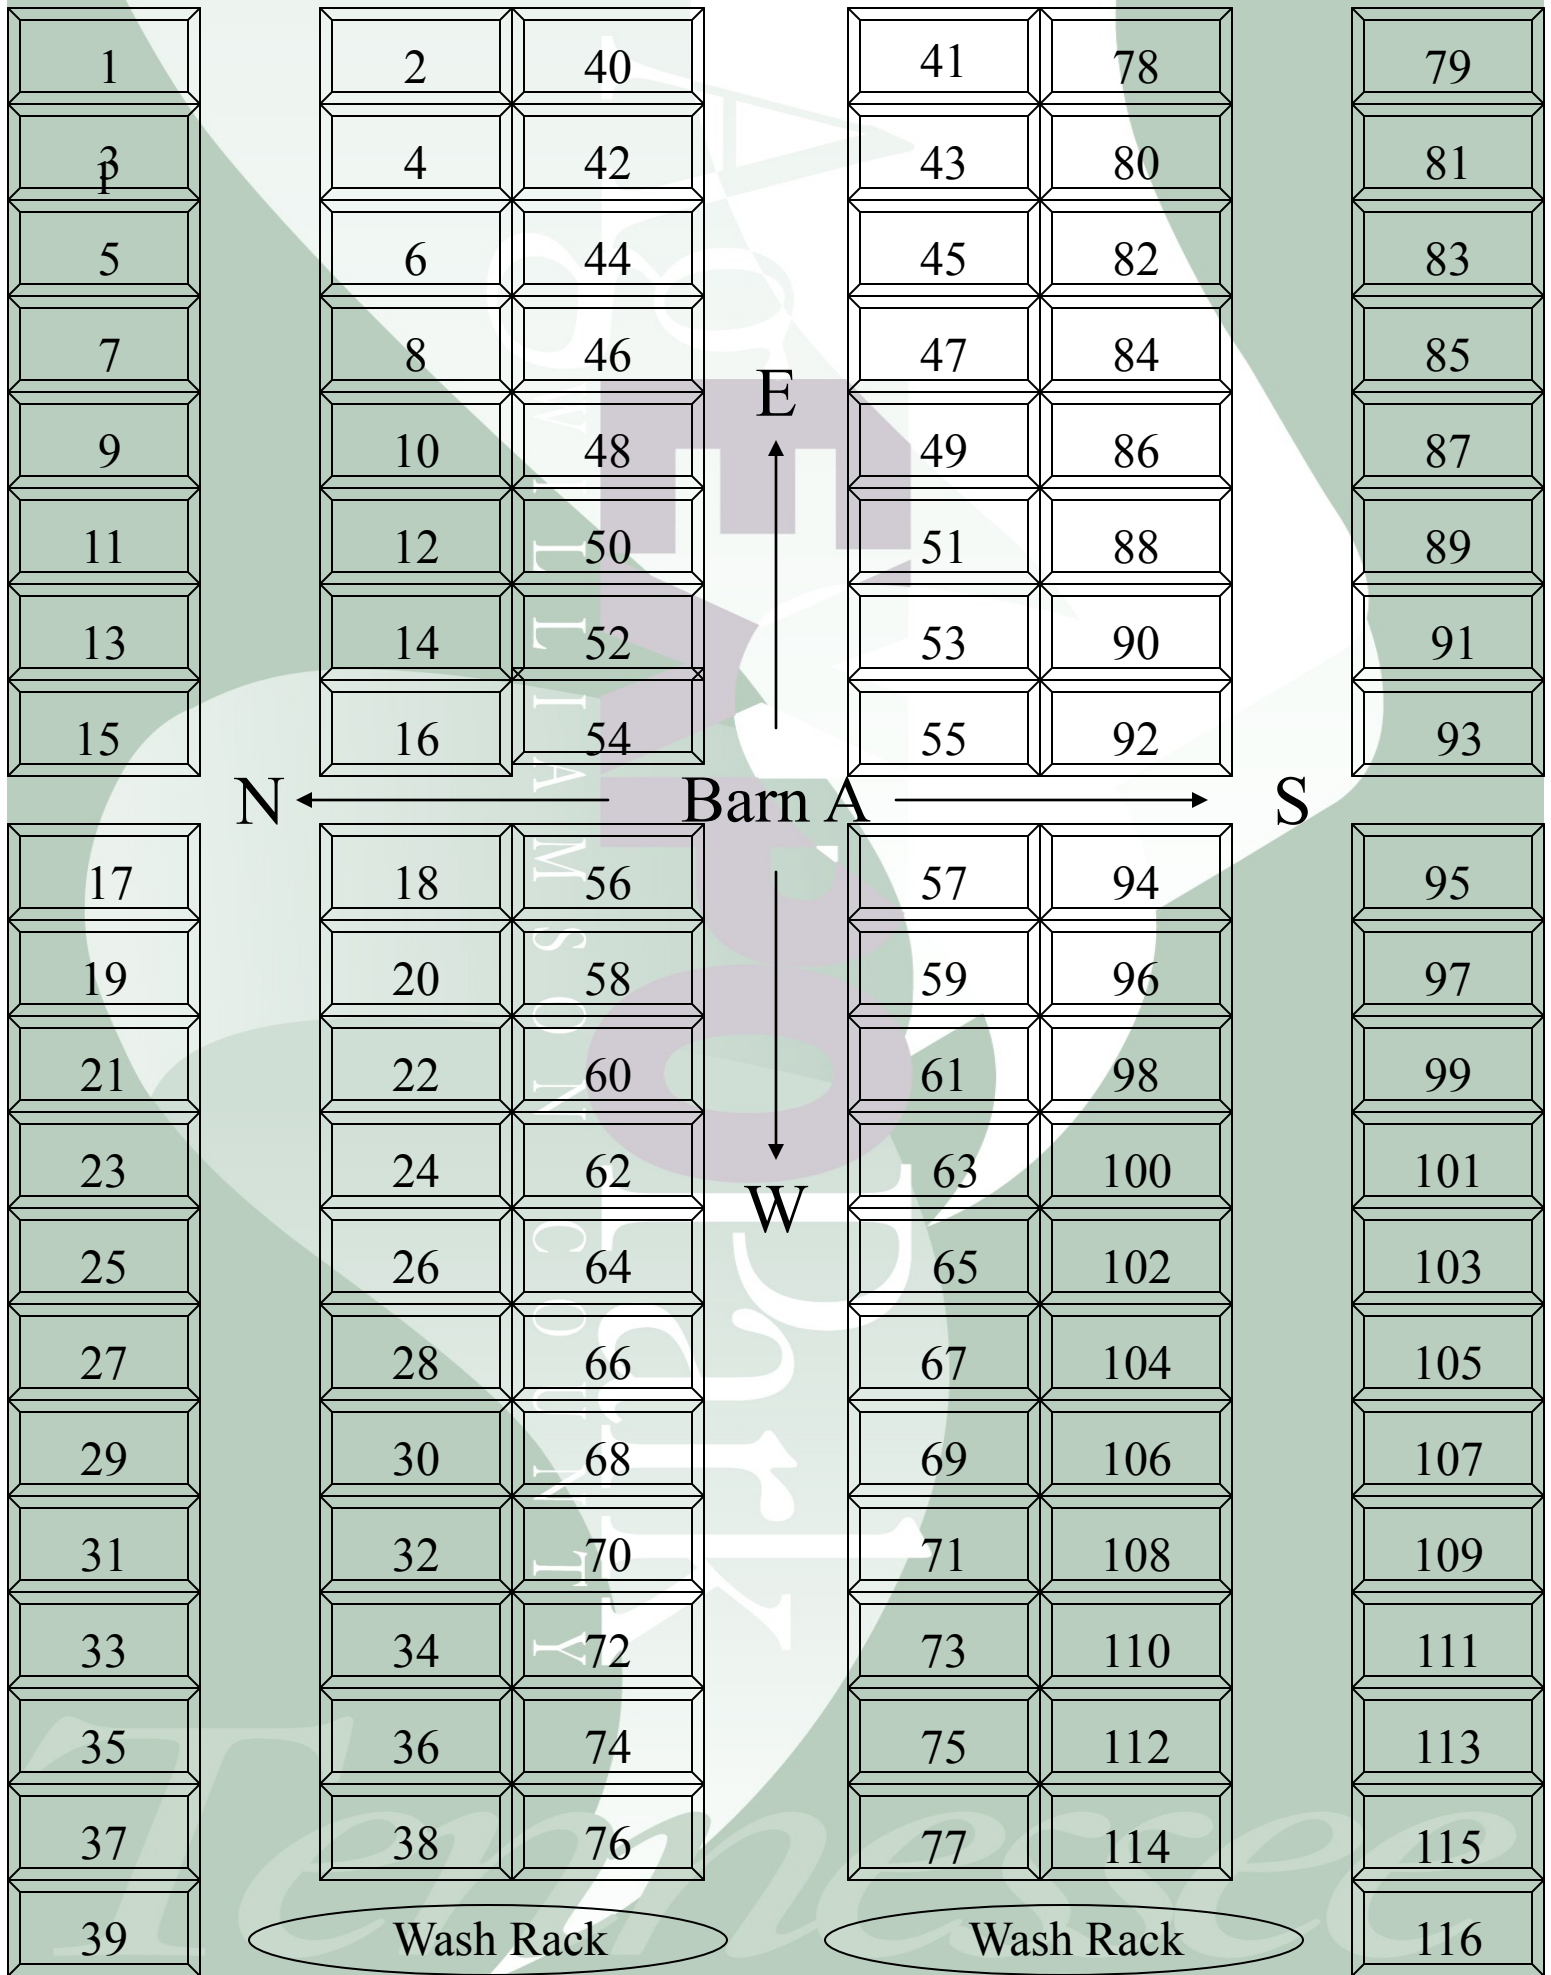

Tie Out Area

Showers/Restrooms

Tie Out Area

N ← Barn B → S

Milk Parlor

Wash Rack

Wash Rack

Dirty Shavings Dump

Men's and Women's Restrooms/Showers located in the eastern edge of Barn A

*194 Total Stalls
85 20 amp pull-down electrical outlets*