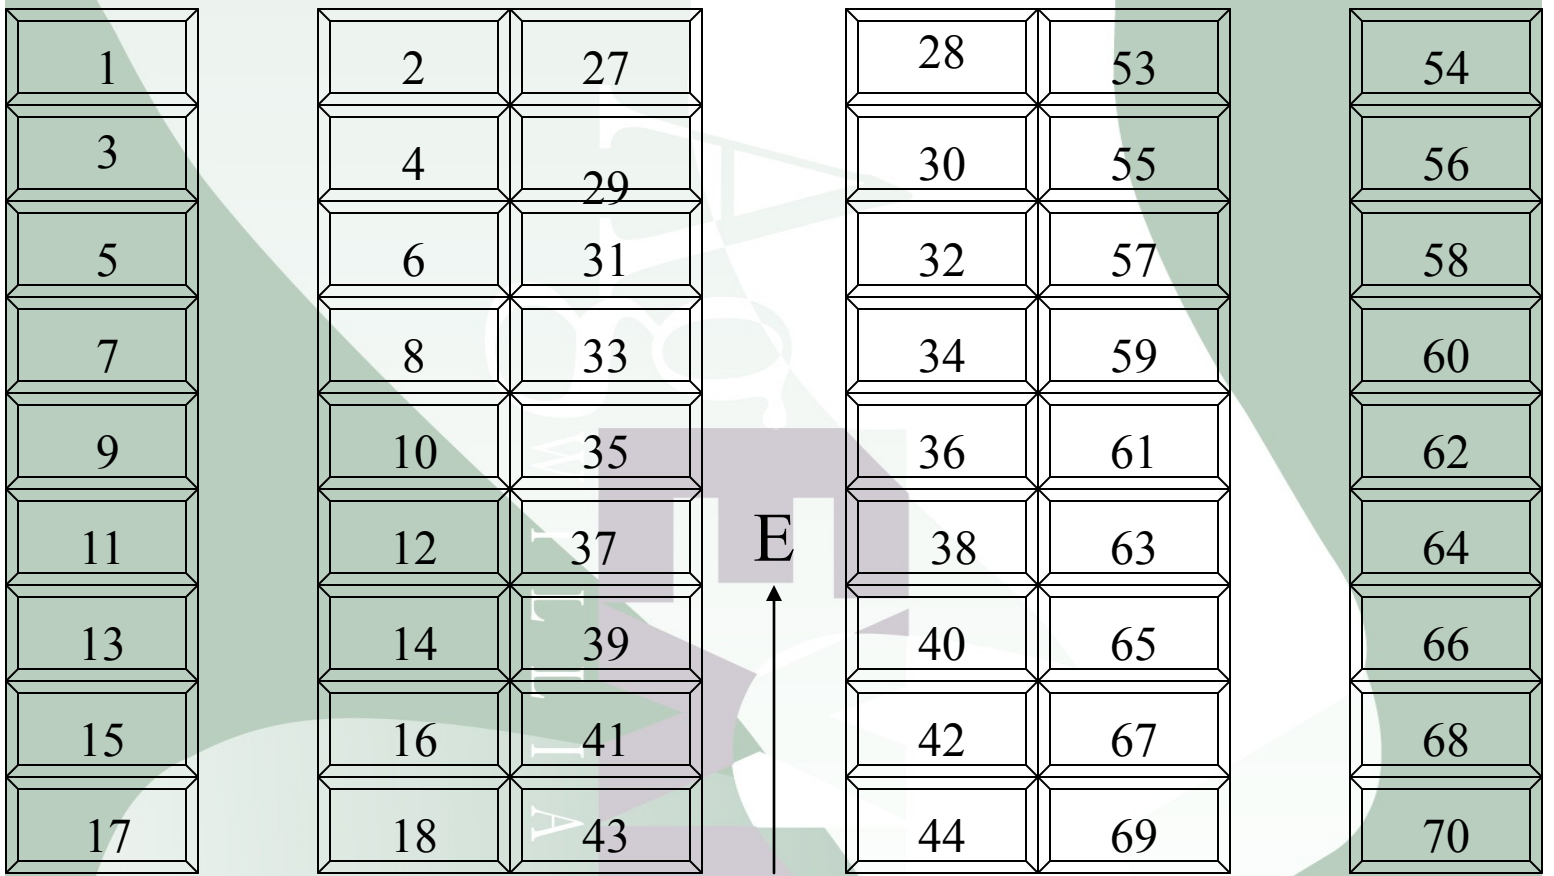

Tie Out Area

Showers/Restrooms

Tie Out Area

N ← Barn B → S

Milk Parlor

Wash Rack

Wash Rack

Dirty Shavings Dump

Men's and Women's Restrooms/Showers located in the eastern edge of Barn A

*194 Total Stalls
85 20 amp pull-down electrical outlets*